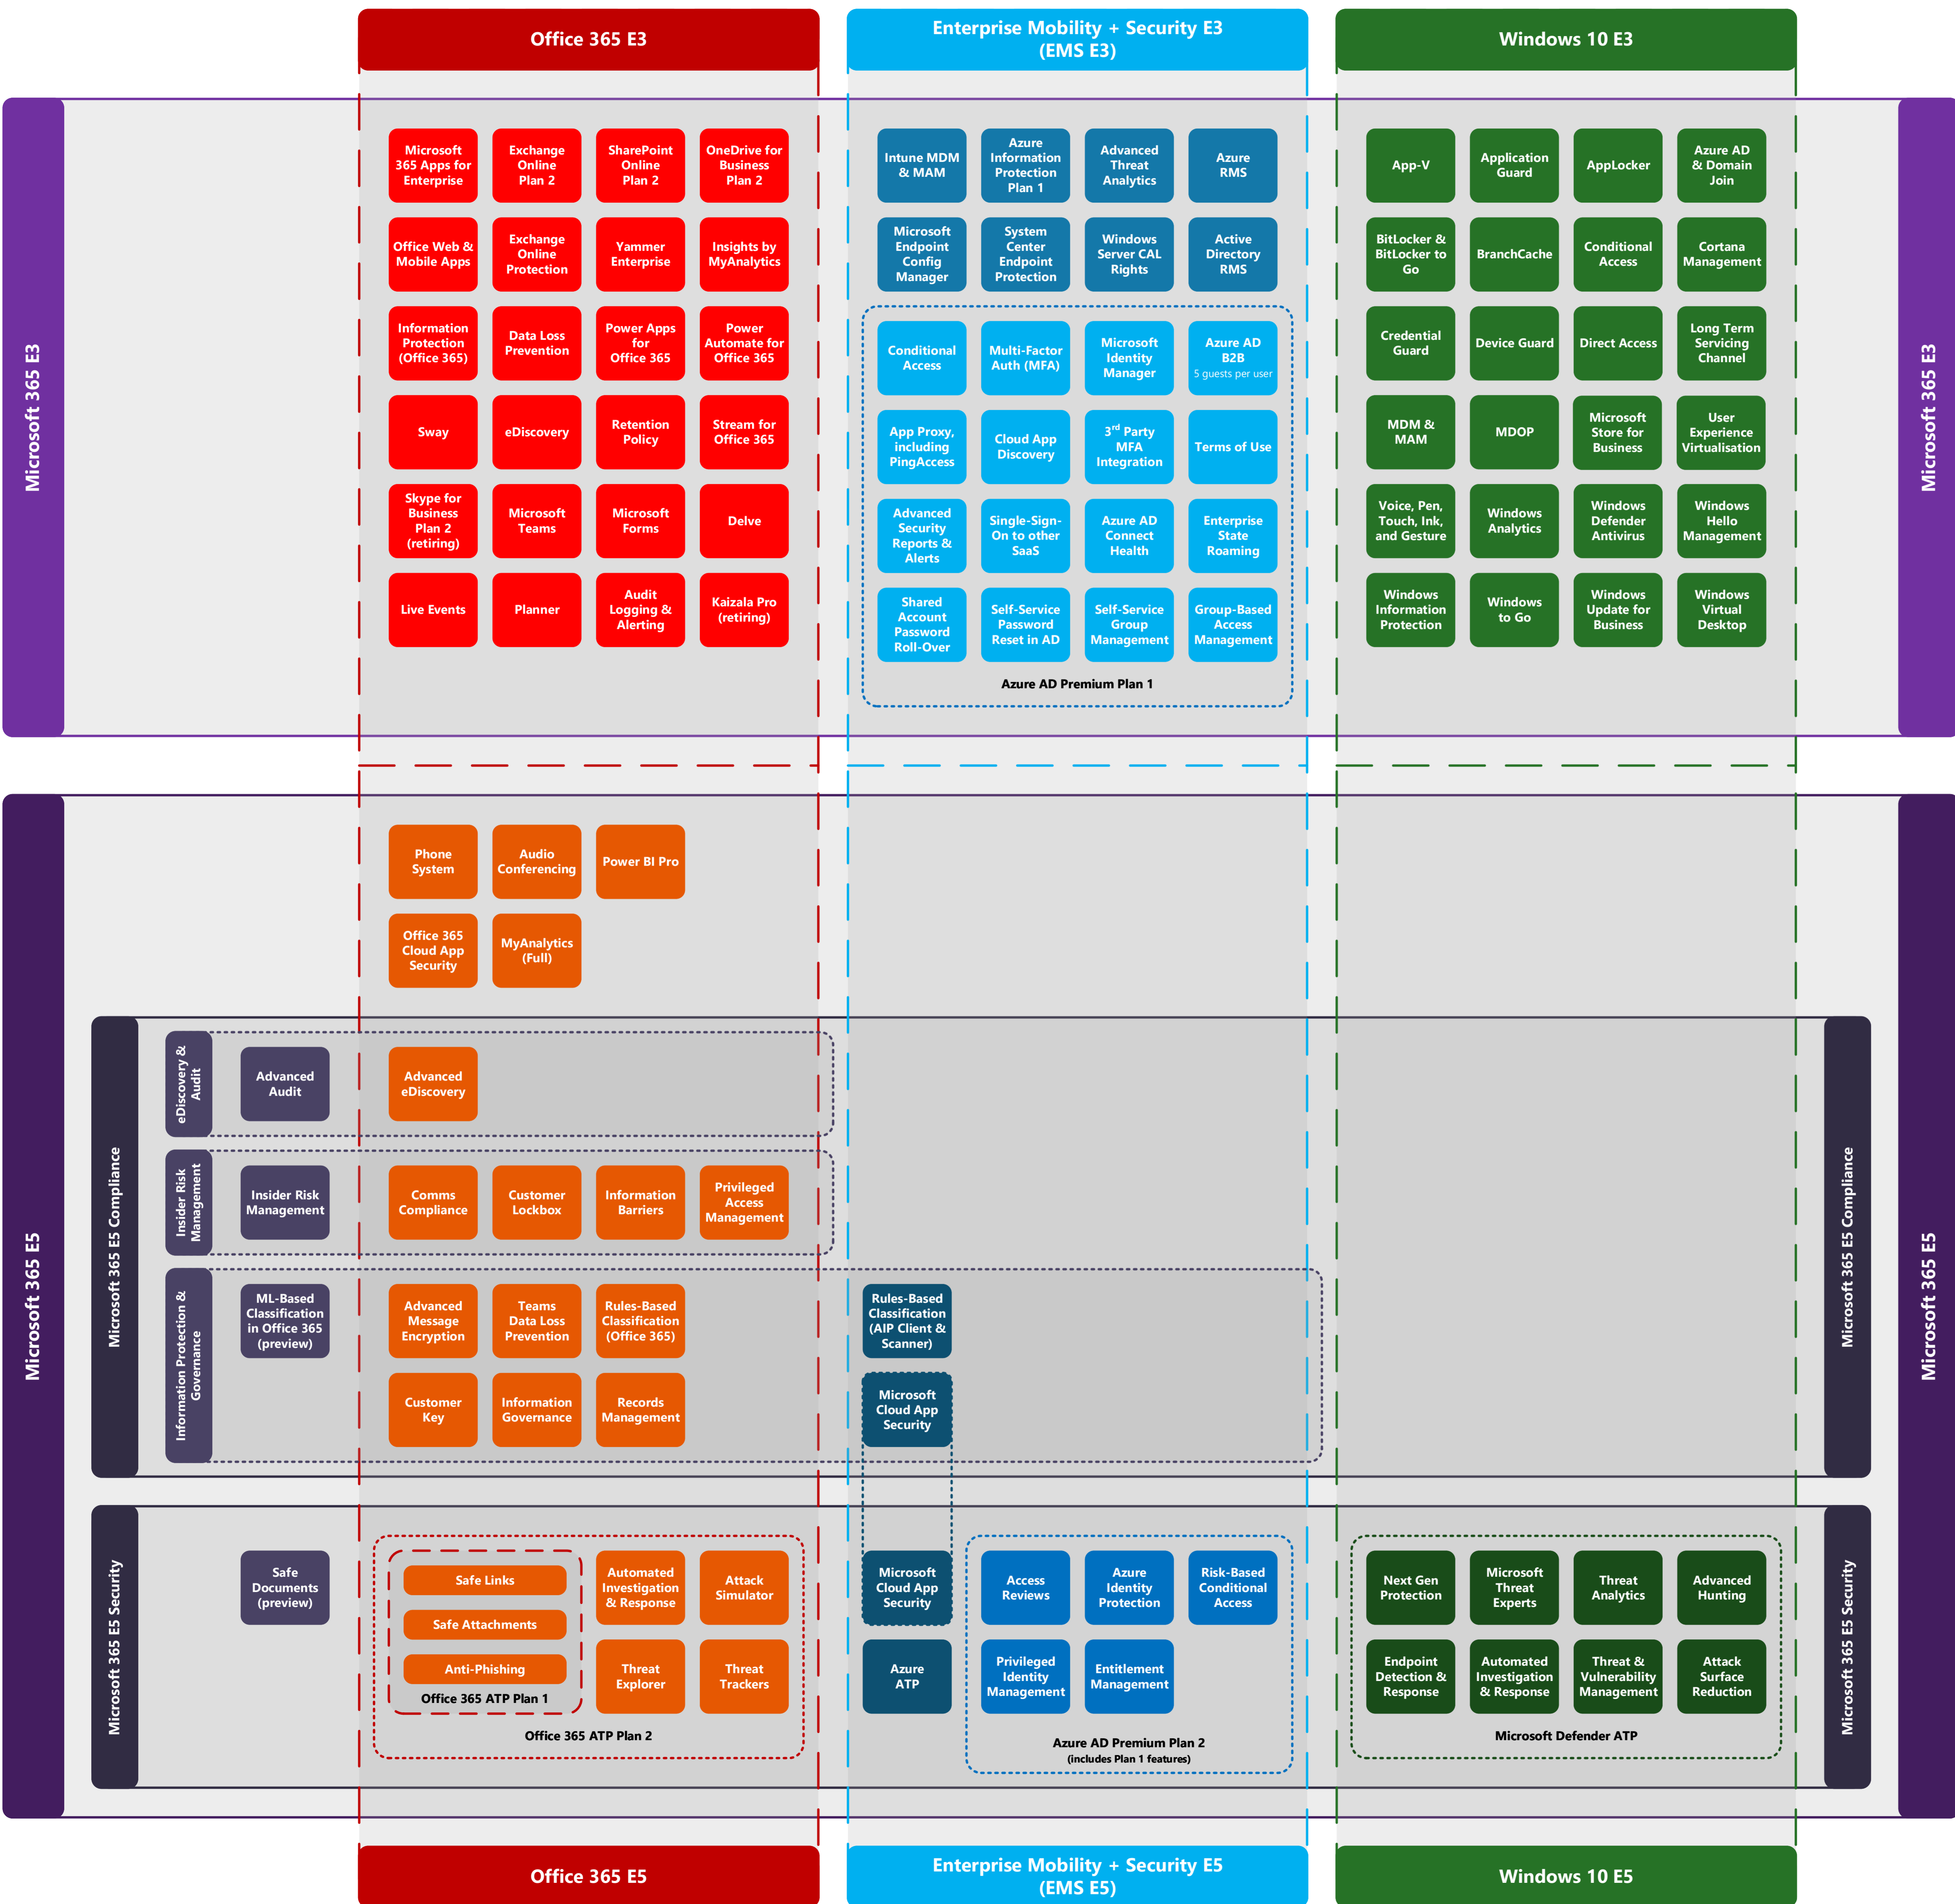

Microsoft 365 Enterprise

May 2020

@AaronDinnage

Microsoft 365 Enterprise Benefits

- Productivity Server Licenses**: Install SharePoint, Exchange, and Skype for Business Server, on dedicated hardware (not multi-tenant), for use by Microsoft 365 E3 and E5 licensed users.
- Office Device Licenses**: One traditional Office Professional Plus device install for existing Software Assurance (SA) users, and new users up to the number of existing from SA users.
- FastTrack**: FastTrack helps customers deploy Microsoft 365. Customers with 150+ eligible licenses can use FastTrack at no additional cost for the life of their subscription.